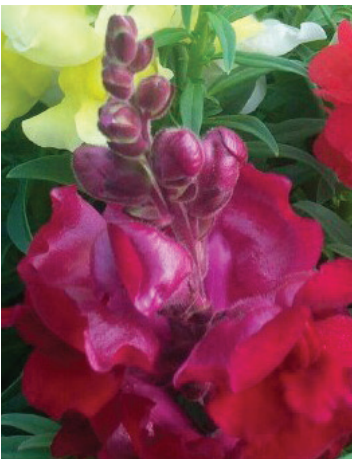

# Snapdragons Grown by Johnson Nursery Corporation

Willard, NC | (800) 624-8174

*Please order from our most recent availability*

**Montego™ Burgundy Bicolor**  
(Height: 8-10 inches)

**Montego™ Purple**  
(Height: 8-10 inches)

**Montego™ Scarlet**  
(Height: 8-10 inches)

**'Sonnet Bronze'**  
(Height: 18-24 inches)

**'Sonnet Crimson'**  
(Height: 18-24 inches)

**'Sonnet Rose'**  
(Height: 18-24 inches)

**'Sonnet White'**  
(Height: 18-24 inches)

**'Sonnet Yellow'**  
(Height: 18-24 inches)

**Montego™ Series** - Dwarf, bloom earlier in the season, fragrant,  
large blooms for size, sturdy stems

**Sonnet Series** - Strong root system, sturdy branching, long flowering season, fragrant